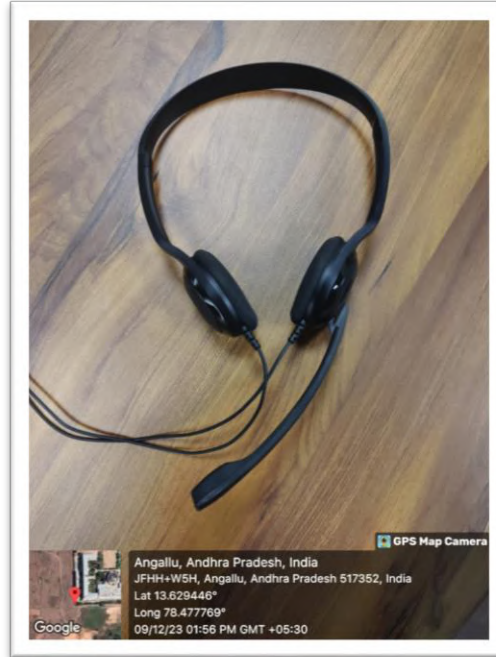

MITS RADIO 90.8 MHz

COMMUNITY RADIO STATION

MADANAPALLE INSTITUTE OF TECHNOLOGY & SCIENCE
MADANAPALLE – 517325, ANDRA PRADESH

Figure 7. Sennheiser Studio headphone

Figure 8. Cardioid condenser microphone

MITS RADIO 90.8 MHz COMMUNITY RADIO STATION